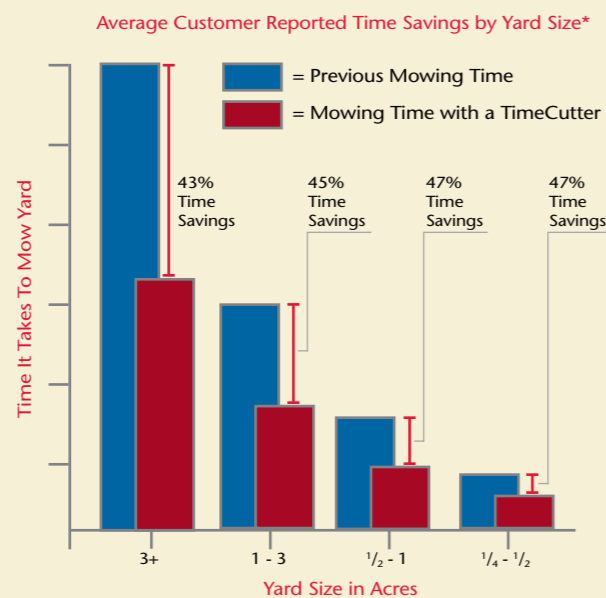

Work Smarter, Not Harder.

The time saved with a Toro zero-turn mower quickly adds up. Find your yard size on this graph and discover how much mowing time our customers have reported saving with their Toro zero-turn mower. The only question is, what are you going to do with all your extra free time this summer?