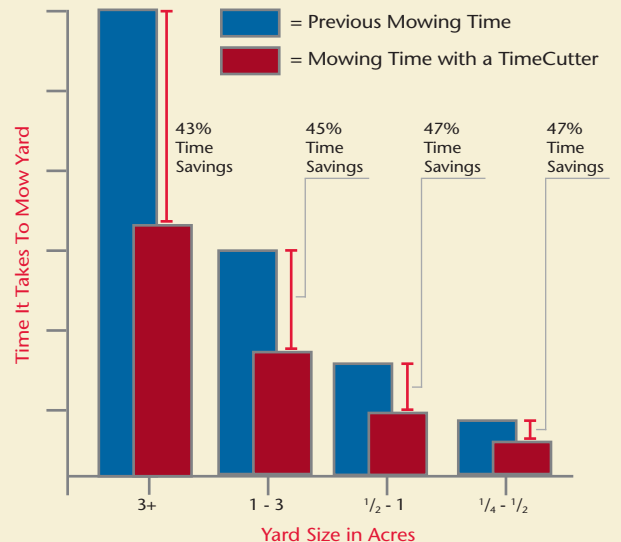

Work Smarter, Not Harder.

The time saved with a Toro zero-turn mower quickly adds up. Find your yard size on this graph and discover how much mowing time our customers have reported saving with their Toro zero-turn mower. The only question is, what are you going to do with all your extra free time this summer?

Average Customer Reported Time Savings by Yard Size*