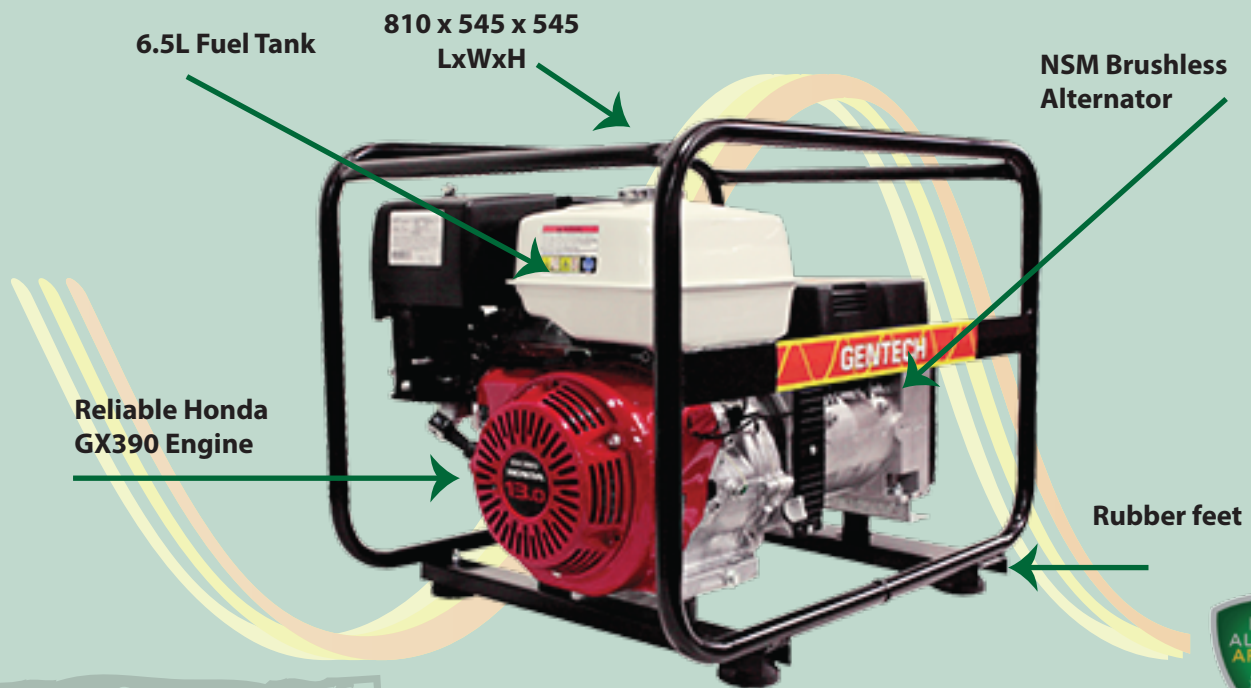

Power you can trust

www.gentechgenerators.com.au

THE 8kVA POWERHOUSE

What more do you need with this tough, reliable GENTECH GENERATOR!

This 8kVA Generator is the perfect size for almost everything, with 2 x 15 amp outlets, and Honda Australia Approved GX390 engine, this generator will run your power tools, compressor, Welder and much much more.

MODEL	EP8000HSR	FUEL CONSUMPTION	2.5 L/hr @ 80% Load
POWER RATING	8 kVA @ 0.8 pf	FUEL TYPE	Petrol
ENGINE	Honda GX390	DRY WEIGHT	80 kg
STARTING SYSTEM	Recoil	DIMEN. LxWxH	810 x 545 x 545 mm
FUEL TANK	6.5 Litre	NOISE LEVEL	74 dBA @ 7m
OPERATION HOURS	2.6 hr @ 80% Load		

8kVA Honda Generator
Model: EP8000HSR

POWERED by **HONDA**

Available in an Electric Start: EP8000HSRE

Victoria: Head Office
59 Export Drive
Brooklyn VIC 3012
Ph: +61 3 9316 9799
Fax: +61 3 9314 0909
Email: sales@wellcross.com.au